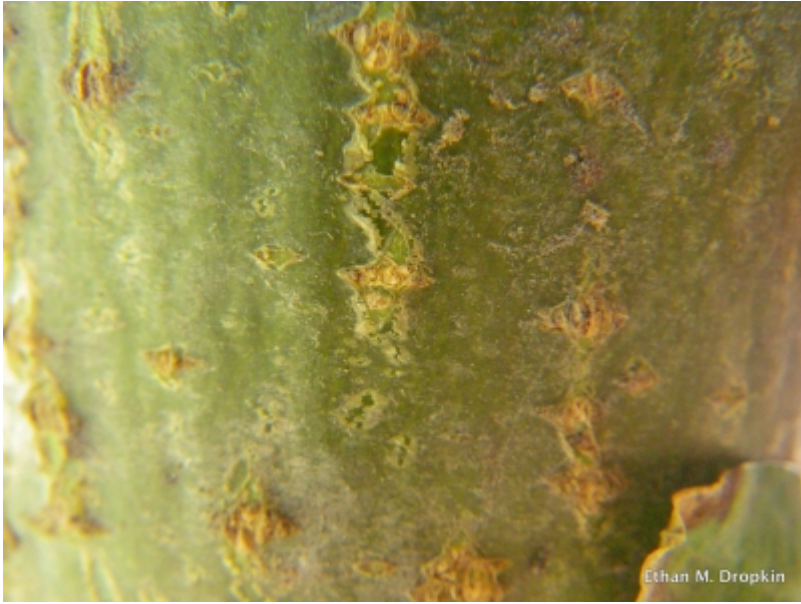

Laburnum x watereri - Bark