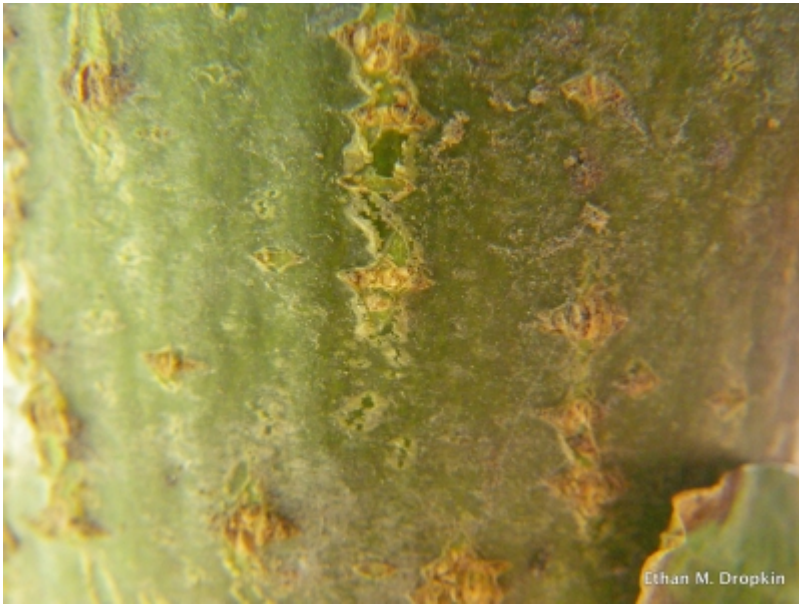

Laburnum x watereri - Bark