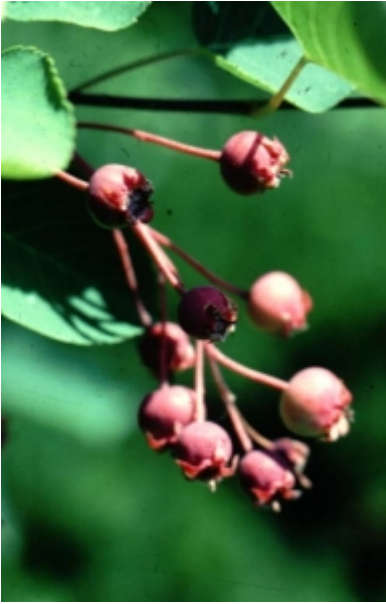

Species: *Amelanchier laevis*

(am-ell-lang'kee-er lay'vis)

Allegheny Serviceberry

Ornamental Characteristics

Size: Tree < 30 feet

Height: 20' - 25' (spread 20' - 30')

Leaves: Deciduous

Shape: small tree or large multi-stem shrub

Amelanchier laevis - Habit, Fall Interest

Amelanchier laevis - Flowers

Amelanchier laevis - Fruit

Amelanchier laevis - Leaves, Fall Interest

Amelanchier laevis - Habit