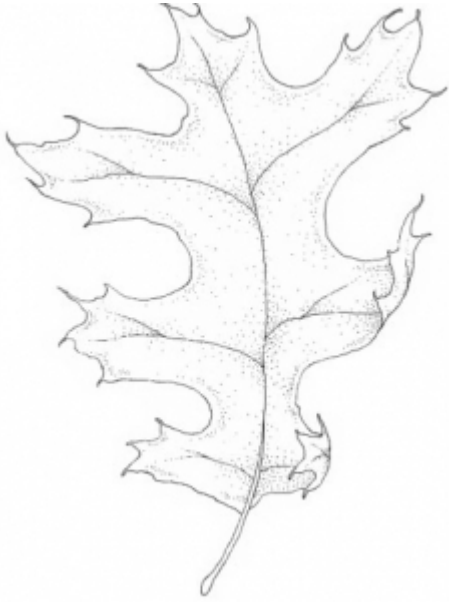

Species: *Quercus shumardii*

Shumard Oak

Ornamental Characteristics

Size: Tree > 30 feet

Height: 40'-60' H & W in landscape, >100' in nature

Leaves: Deciduous

Shape: Pyramidal, more spreading at maturity

Ornamental Other:

Photos

Quercus shumardii leaf (line drawing)