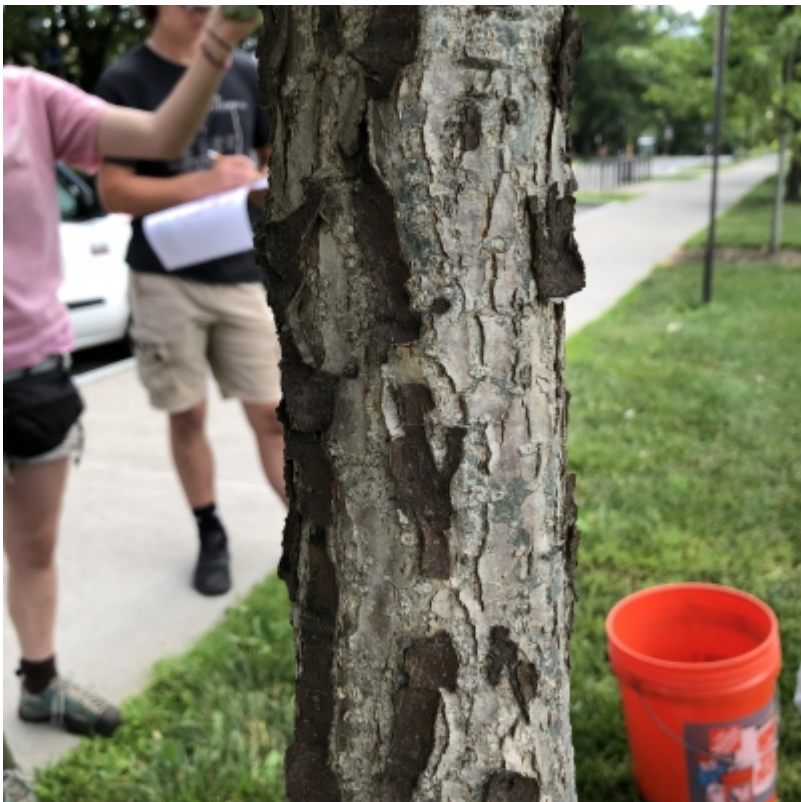

Species: *Quercus bicolor* x *Quercus aliena* var, *acutiserrata*

06-1808-1

Ornamental Characteristics

Size: Tree > 30 feet

Height:

Leaves: Deciduous

Shape:

Ornamental Other:

Tree on Tower Rd

bark of 1801-1

closeup of leaf